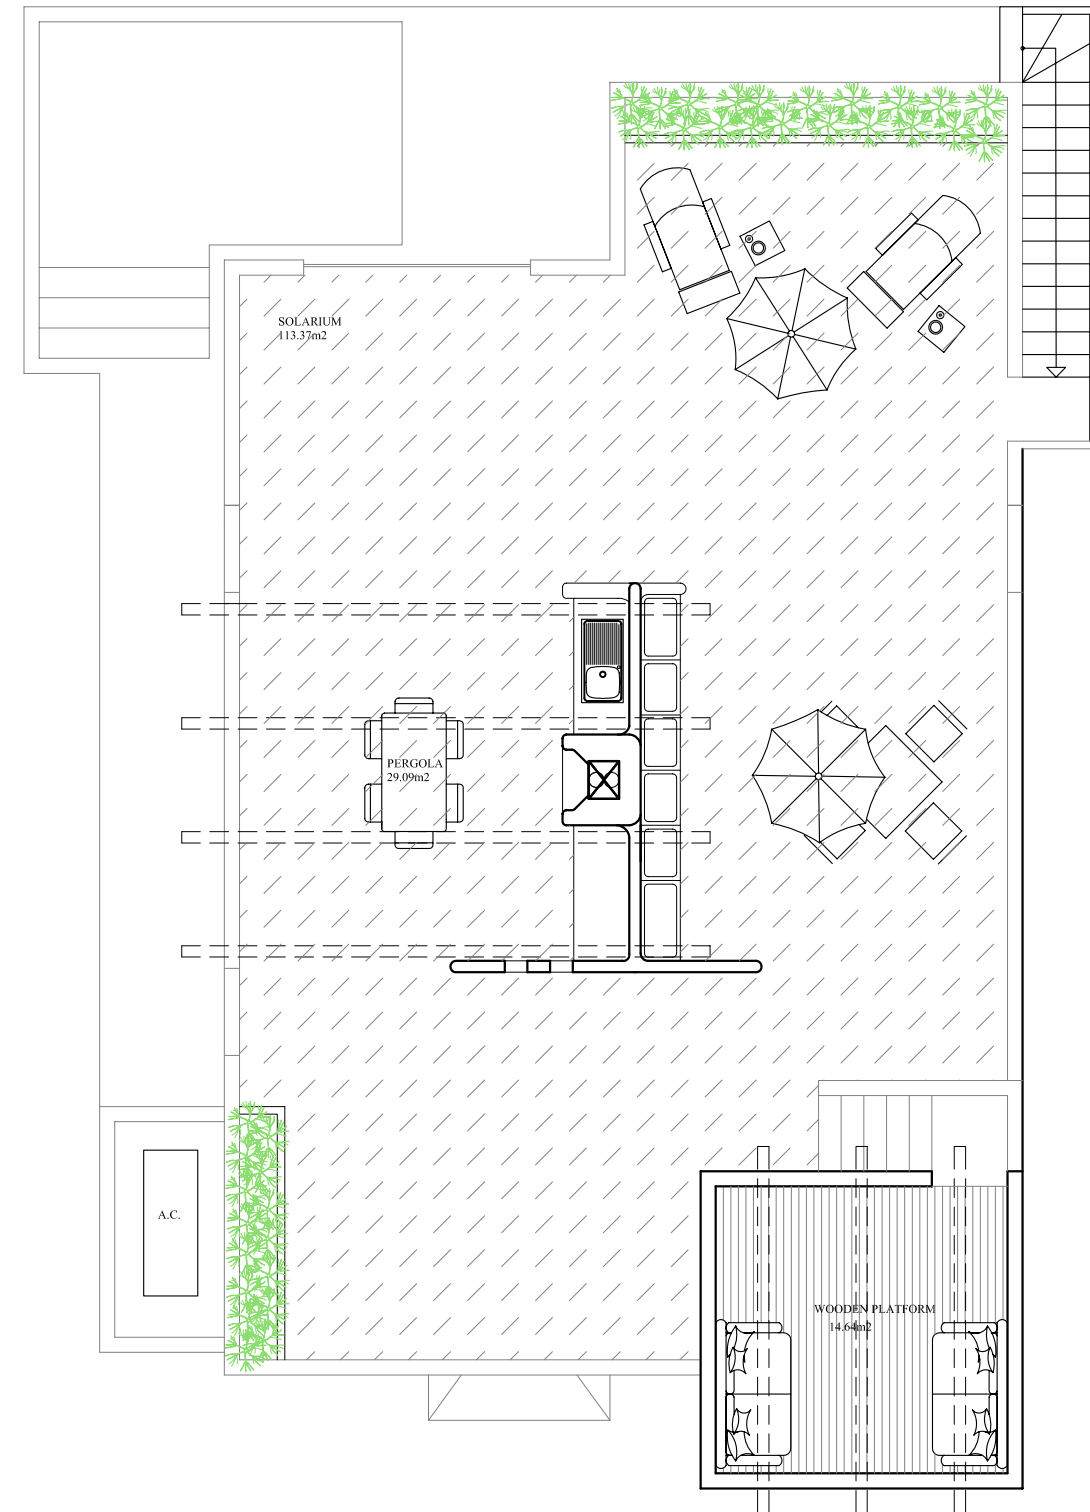

GROUND FLOOR

ROOFTOP SOLARIUM

VVT 11 VILLA Type C "Zinnia"				
Total	Porch	Pergola	Terrace	Solarium
162.47	17.83	29.09	31.19	113.37