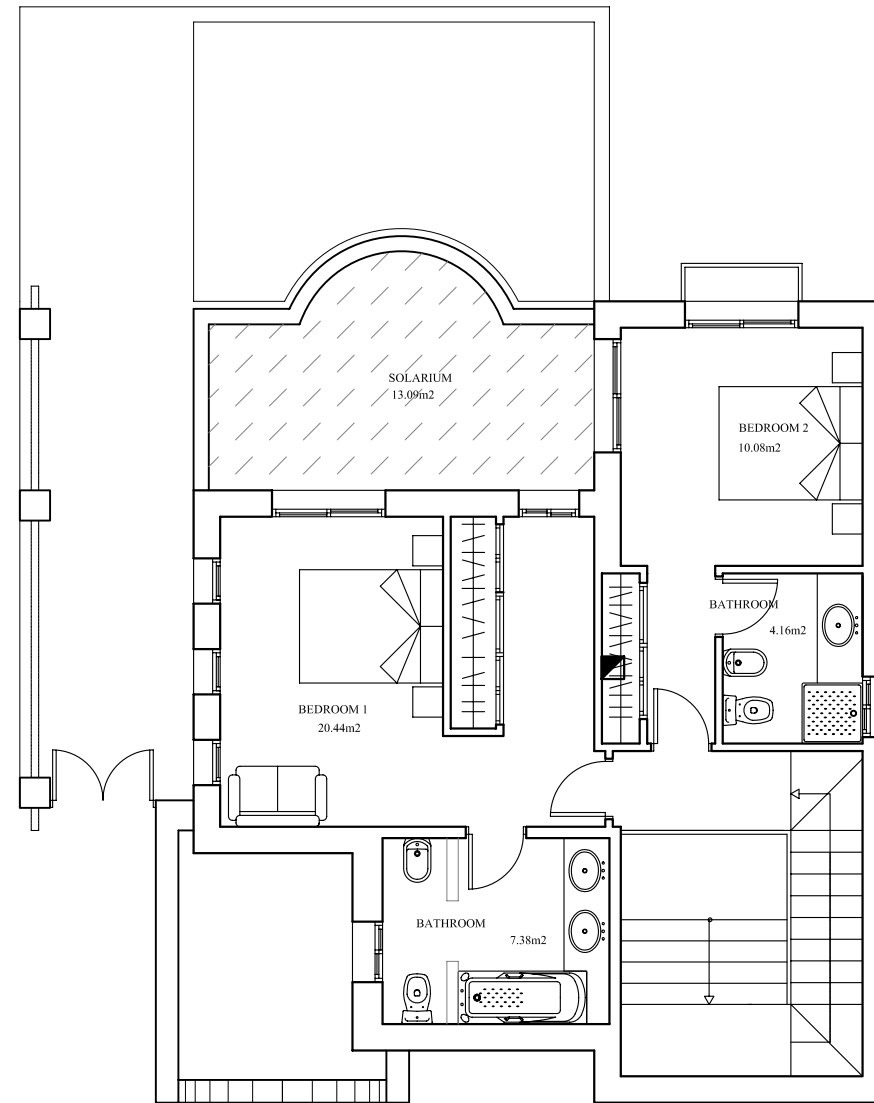

GROUND FLOOR

UPPER FLOOR

| VVT 11 VILLA Type B "Freesia" | | | |
|-------------------------------|----------|---------|----------|
| Total | Porch | Terrace | Solarium |
| 159.5m2 | 14.77 m2 | 24.13m2 | 13.09m2 |